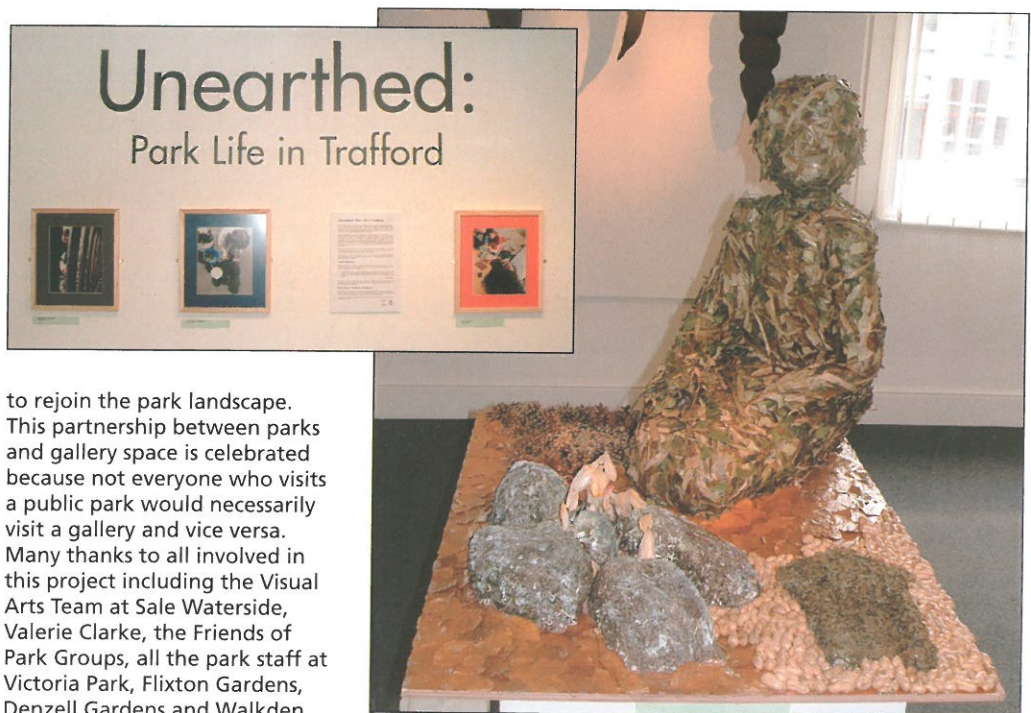

## Unearthed: Park Life in Trafford

**A special partnership between the Visual Arts team and Parks & Countryside has given rise to a ground breaking creative arts project.**

Renowned Trafford based artist Valerie Clarke teamed up with friends of the park groups to make enchanting sculptures that portrayed how parks are used and valued by the community. Valerie worked with the friends using found park materials from to create these beautiful works. The finished pieces went on display at Sale Waterside gallery in autumn 2005 and many people enjoyed these wonderful works, there were accompanied by heritage park photographs exhibited by the local studies centre.

The sculptures were taken back to the parks where they were born and installed so that they can be enjoyed by all visitors and naturally decompose

to rejoin the park landscape. This partnership between parks and gallery space is celebrated because not everyone who visits a public park would necessarily visit a gallery and vice versa. Many thanks to all involved in this project including the Visual Arts Team at Sale Waterside, Valerie Clarke, the Friends of Park Groups, all the park staff at Victoria Park, Flixton Gardens, Denzell Gardens and Walkden Gardens.

● *Unearthed, Valerie Clarke's Sculpture*