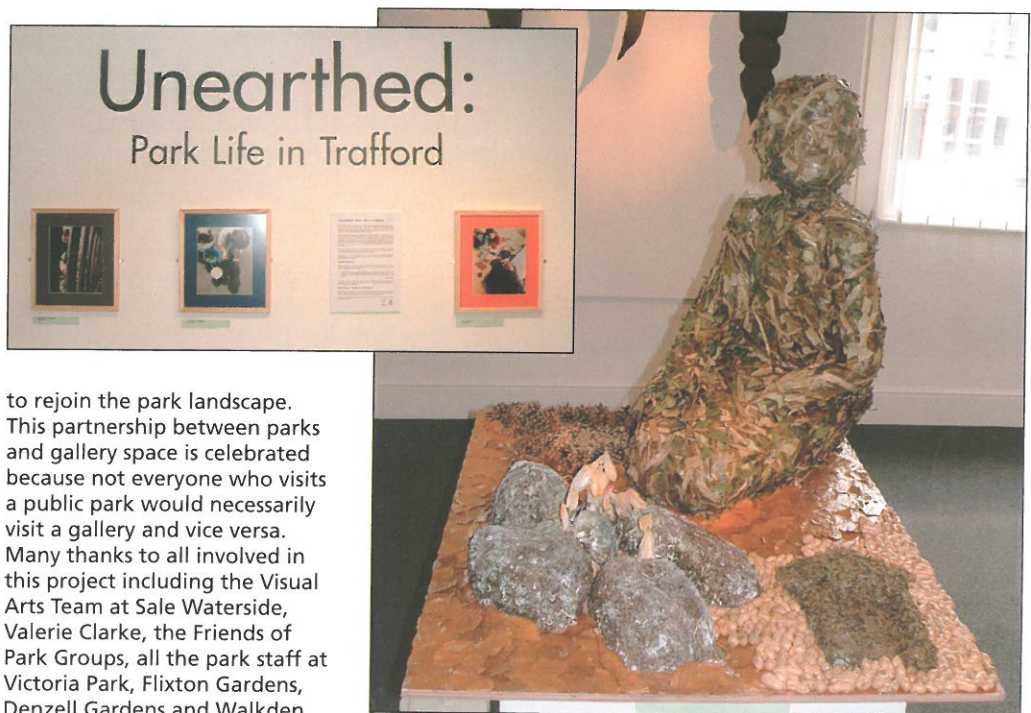

Unearthed: Park Life in Trafford

A special partnership between the Visual Arts team and Parks & Countryside has given rise to a ground breaking creative arts project.

Renowned Trafford based artist Valerie Clarke teamed up with friends of the park groups to make enchanting sculptures that portrayed how parks are used and valued by the community. Valerie worked with the friends using found park materials from to create these beautiful works. The finished pieces went on display at Sale Waterside gallery in autumn 2005 and many people enjoyed these wonderful works, there were accompanied by heritage park photographs exhibited by the local studies centre.

The sculptures were taken back to the parks where they were born and installed so that they can be enjoyed by all visitors and naturally decompose

to rejoin the park landscape. This partnership between parks and gallery space is celebrated because not everyone who visits a public park would necessarily visit a gallery and vice versa. Many thanks to all involved in this project including the Visual Arts Team at Sale Waterside, Valerie Clarke, the Friends of Park Groups, all the park staff at Victoria Park, Flixton Gardens, Denzell Gardens and Walkden Gardens.